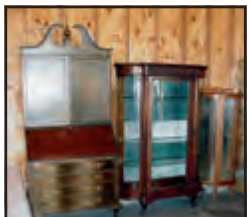

## FURNITURE, HOUSEHOLD GOODS and GLASSWARE

Sleep Number dual control king size air bed (like new), queen size bed frame and mattress, 2 armoires, sofa w/recliners, hide-a-bed sofa, love seat, 2 leather recliners, recliners, highboy drop front desk, drop front desk, 2 - curved glass curios, sq glass display cabinet, hall seat with hat rack, spoon carved dresser, washstand, chest, store display case, countertop display case, bookcase, old school desk, buffet, two small chest freezers, folding chairs, Sentry safe, TV tray set, blanket chest, cedar chest, credenza, end tables, shadow box, three-piece floor-to-ceiling bookcase, 3 - chest of drawers, wooden cupboard, china hutch, room divider, Eastlake style dresser, oak vanity with large mirror, Victorian settee, desk, office chair, glider rocker w/ottoman, rocker, end tables, magazine rack/end table, hall tree, various side chairs (some with cane bottom), several bar chairs on casters, 2 & 4 drawer file cabinets, lateral wood filing cabinet, cradles, child's rocker, NIB Hoover whole house vacuum (was never installed), lg glass ball & claw feet QSWO fern stand, plants stands, plant pedestals, Sears Kenmore refrigerator, sm. Magic Chef refrigerator, treadle sewing machine cabinet, wash stand, lots of end table and floor lamps, pots, pans, kitchenware, utensils, canner, knife sets, oil lamps, Christmas decor, linens, flowers, books, canning jars, silverware, 50in Samsung thin flat screen TV, pitcher & bowl sets, electric knife sharpener, electric roaster, electric meat slicer, Roasters, crock pot, free-standing AC, braided rug, lots & lots more.